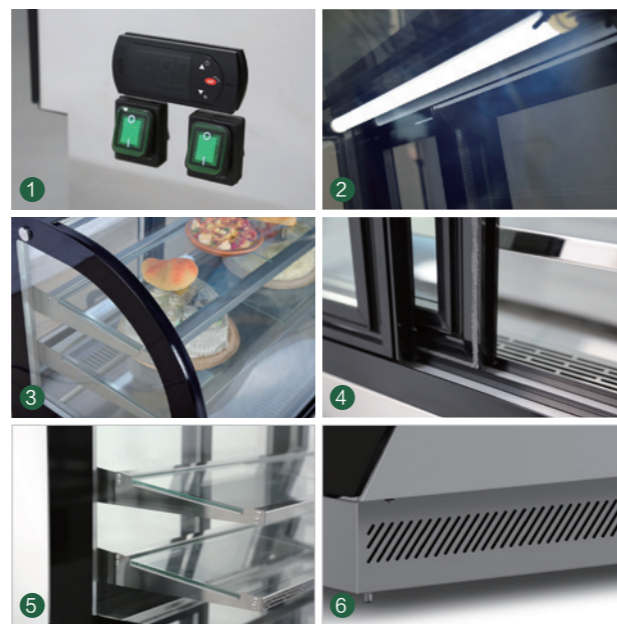

圆弧台面展示柜 CURVED GLASS TABLE TOP SHOWCASE

产品特点 General Features

- 进口压缩机
- 全铜管制造
- 强效制冷，风冷无霜
- 智能控温，微电脑智能精准控温
- 经典节能LED灯管，高端大气，美食更清晰
- 优质黑色有机玻璃和不锈钢面板，美观耐用
- 可上下调节层架，承重力强
- 双层中空钢化玻璃，锁冷效果好，节能更省电
- Imported compressor
- All copper tube manufacturing
- Strong refrigeration, air cooling and frost free
- Intelligent temperature control, microcomputer intelligent precise temperature control
- Classic energy-saving LED lamp, high-end atmosphere, clearer food
- High quality black plexiglass and stainless steel panel, beautiful and durable
- Adjustable layer frame up and down, with strong bearing capacity
- Double layer hollow tempered glass, good cold locking effect, energy saving and power saving

产品细节 Product Details

- | | |
|--------------|---|
| 1. 欧洲品牌温控器 | 1. Europe brand controller |
| 2. LED灯光照明 | 2. LED lighting |
| 3. 圆弧超白钢化玻璃 | 3. Arc ultra white tempered glass |
| 4. 双层中空玻璃移动门 | 4. Double layer hollow glass movable door |
| 5. 斜面不锈钢层架 | 5. Beveled stainless steel layer frame |
| 6. 散热孔 | 6. Heat dissipation holes |