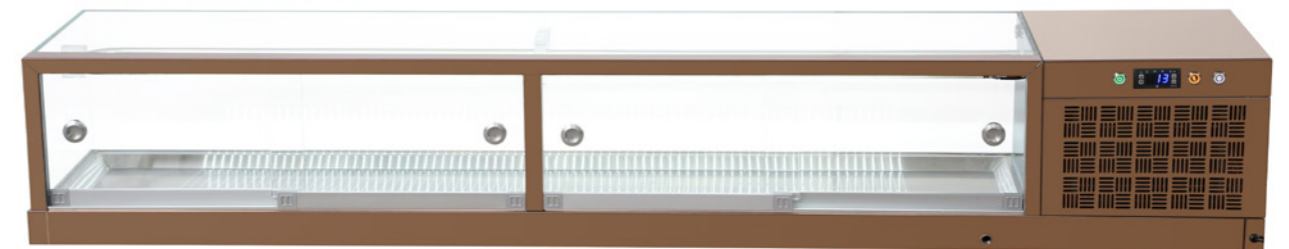

直角寿司展示柜 SUSHI BAR TYPE B (Rectangular)

产品特点 General Features

1. 材质采用不锈钢
   - 全铜管制冷
   - 钢化玻璃
   - 高密封性门缝
   - 恒温控制
   - 欧洲品牌温控器
   - 欧洲品牌压缩机
   - LED灯光照明
   - 底盘有排水孔
   - 可定做分体式机组
2. Stainless steel structure
   - All copper tube refrigeration
   - Tempered glass
   - High sealing door seam
   - Constant temperature control
   - Europe brand digital controller
   - Europe brand compressor
   - LED lighting
   - The chassis has drainage holes
   - Split unit can be customized

产品细节 Product Details

1. 欧洲品牌温控器	1. Europe brand controller
2. 内部温度显示器	2. Internal temperature display
3. 镀银U型铜管制冷	3. Silver plated U-shaped copper tube refrigeration
4. 钢化玻璃平移门	4. Tempered glass sliding door
5. 排水口	5. Water outlet
6. 易拆装的过滤网	6. Easy to disassemble filter screen

产品参数 Technical Data

型号 Model	SS900B	SS1200B	SS1500B	SS1800B	SS2100B
产品尺寸 Product Size (mm)	900×400×330	1200×400×330	1500×400×330	1800×400×330	2100×400×330
开门高度 Door height (mm)	225	225	225	225	225
温度范围 Temperature (°C)	+4~+12	+4~+12	+4~+12	+4~+12	+4~+12
额定电压 Rated voltage (V)	AC 220~230	AC 220~230	AC 220~230	AC 220~230	AC 220~230
额定功率 Power (W)	-	-	-	215	224
电流 Electric Current(A)	-	-	-	1.19	1.24
制冷剂容量 Refrigerant (g)	R290/-	R290/-	R290/-	R290/85	R290/93

产品认证 Product Certification

* 我司有权利更改产品设计和配置, 不会提前告知客户! We have the right to change the product design and configuration without informing customers in advance!

优质不锈钢面板 High quality stainless steel panel

镜钢不锈钢 Mirror steel stainless steel	黑色不锈钢 Black stainless steel
土豪金不锈钢 Luxury gold stainless steel	玫瑰金不锈钢 Rose gold stainless steel

L型冷却机在左侧, R型冷却机在右侧
The L-type cooler is on the left
The R-type cooler is on the right

可定做分体式机组
Split unit can be customized

平面图 Plan View

LED灯光照明 LED lighting

- 白色 white
- 暖色 Warm color