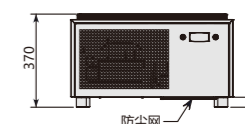

- Internal configuration GN1/3 pan designed
- Stainless steel structure
- Static cooling system
- High density insulation body
- Europe brand controller
- European brand compressor
- Can be inserted into the bar, glass door can be customized front or back opening
- The door body is fixed with button moment hinge, and the location of the door can be selected at will
- The cabinet is equipped with LED lights around the top to make the cabinet fresh and bright
- The cabinet is equipped with a large area of heat dissipation hole, effective heat dissipation, the unit can be used for a longer time

顶视图 Top view

正视图 Front View

侧视图 Side View