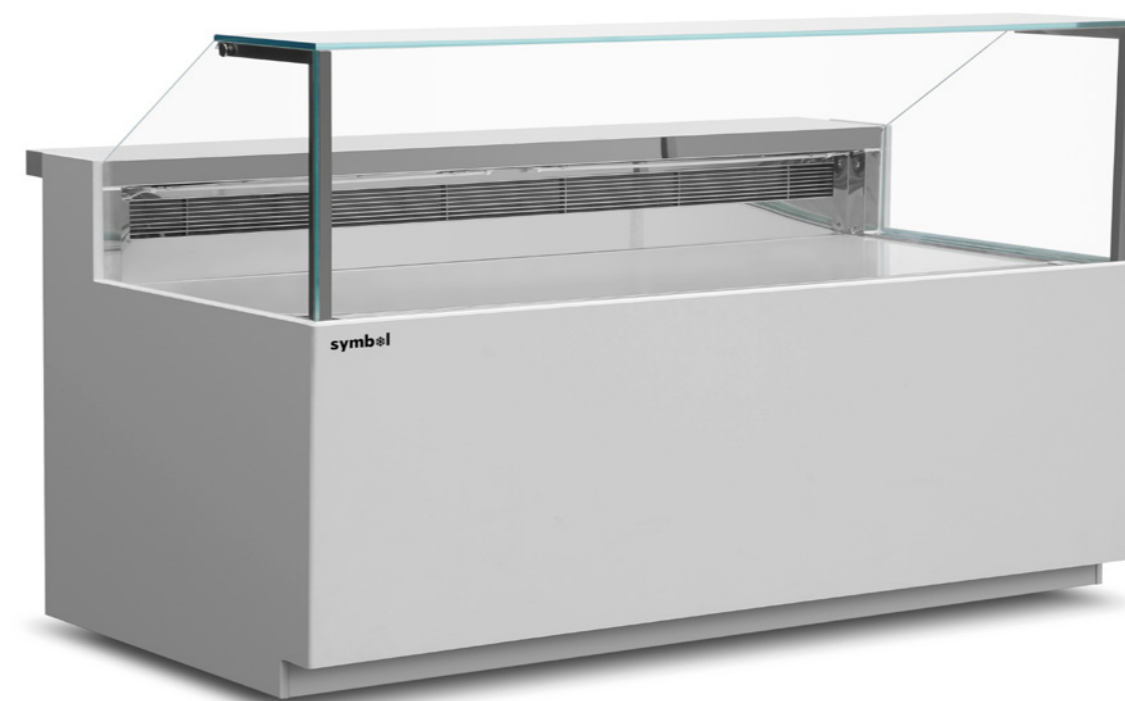

鲜肉展示柜 MERCHANDISING SHOWCASE

产品特点 Product features

1. 欧洲品牌温控器
   - 欧洲品牌压缩机
   - 全铜管制造
   - 强效制冷，风冷无霜
   - LED灯光照明，高端大气，美食更清淅
   - 优质大理石底座，多种大理石颜色选择
   - 超白钢化玻璃
   - 宽大储物展示空间
   - 万向型固定耐磨脚轮
2. Europe brand controller
   - European brand compressor
   - All copper tube manufacturing
   - Strong refrigeration, air cooling and frost free
   - LED lighting, high-end atmosphere and clearer food
   - High quality marble base, a variety of marble colors
   - Ultra white tempered glass
   - Spacious storage and display space
   - Universal fixed wear-resistant casters

产品细节 Product details

1. 欧洲品牌温控器
2. 循环冷风孔
3. 激光打点发光板
4. 超白钢化玻璃
5. 优质大理石底座
6. LED灯光照明

1. Europe brand controller
2. Circulating cold air hole
3. Laser dot luminescent board
4. Ultra white tempered glass
5. High quality marble base
6. LED lighting

产品参数 Product parameters

型号 Model	MS1500
产品尺寸 Product Size (mm)	1986 × 1100 × 1200
温度范围 Temperature (°C)	+2~+8
容积 Capacity (L)	-
额定功率 Power (W)	-
电流 Electric Current(A)	-
净重 Net Weight (Kg)	-
电压 Voltage (V)	-
气候类型 Climate type	-
制冷剂容量 Refrigerant (g)	-

产品认证 Product certification

* 我司有权利更改产品设计和配置，不会提前告知客户！ We have the right to change the product design and configuration without informing customers in advance!