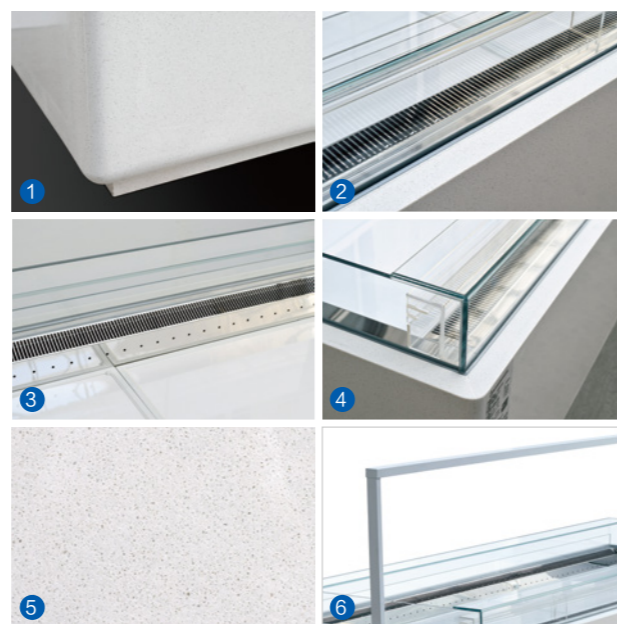

中岛软点展示柜 ZHONGDAO SOFT DOT SHOWCASE

产品特点 Product features

- 欧洲品牌温控器
 - 欧洲品牌压缩机
 - 全铜管制造
 - 强效制冷，风冷无霜
 - LED灯光照明，高端大气，美食更清晰
 - 优质大理石底座，多种大理石颜色选择
 - 超白钢化玻璃
 - 宽大储物展示空间
 - 万向型固定耐磨脚轮
- Europe brand controller
 - European brand compressor
 - All copper tube manufacturing
 - Strong refrigeration, air cooling and frost free
 - LED lighting, high-end atmosphere and clearer food
 - High quality marble base, a variety of marble colors
 - Ultra white tempered glass
 - Spacious storage and display space
 - Universal fixed wear-resistant casters

产品细节 Product details

1. 圆角工艺设计
2. 循环冷风孔
3. 激光打点发光板
4. 超白钢化玻璃
5. 优质大理石底座
6. 安装LED灯的支架

1. Rounding process design
2. Circulating cold air hole
3. Laser dot luminescent board
4. Ultra white tempered glass
5. High quality marble base
6. Install the bracket for the LED light