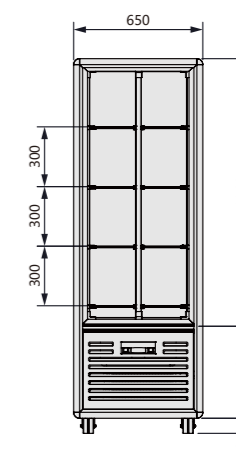

平面图 Plan View