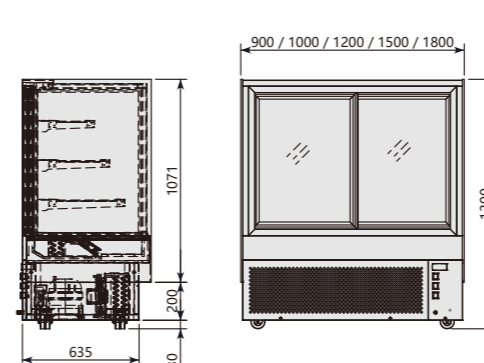

平面图 Plan View

优质不锈钢面板 High quality stainless steel panel

- 银色拉丝不锈钢 Silver stainless steel
- 白镜面不锈钢 White mirror stainless steel
- 黑色拉丝不锈钢 Black stainless steel
- 黑镜面不锈钢 Black mirror stainless steel

LED灯光照明 LED lighting

- 白色 white
- 暖色 Warm color