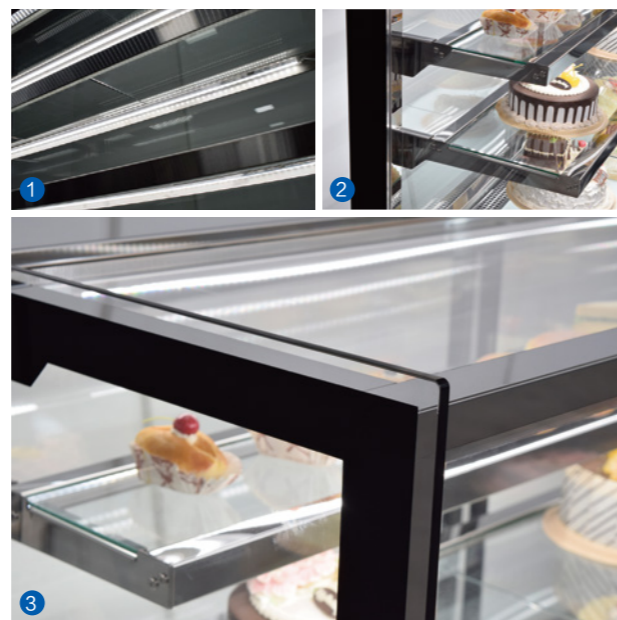

直角蛋糕展示柜 (不锈钢款) RIGHT ANGLE CAKE SHOWCASE (Stainless steel)

产品特点 Product features

- 进口压缩机
- 全铜管制造
- 强效制冷，风冷无霜
- 数码控温，微电脑智能精准控温
- LED灯光照明，高端大气，美食更清晰
- 优质不锈钢底座，不生锈坚固耐用
- 不锈钢层架，承重力强，可上下调节不锈钢层架
- 双层中空玻璃移门，锁冷效果好，节能更省电
- Imported compressor
- All copper tube manufacturing
- Strong refrigeration, air-cooled and frost free
- Digital temperature control, microcomputer intelligent and accurate temperature control
- LED lighting, high-end atmosphere and clearer food
- High quality stainless steel base, rust free, firm and durable
- Stainless steel layer frame, strong bearing capacity, up and down adjustable stainless iron steel layer frame
- Double layer hollow glass sliding door, good cold locking effect, energy saving and power saving

产品细节 Product details

1. LED灯光照明
2. 可上下调节不锈钢层架
3. 直角双层中空钢化玻璃
1. LED lighting
2. Stainless steel layer frame can be adjusted up and down
3. Right angle double-layer hollow tempered glass

产品参数 Product parameters