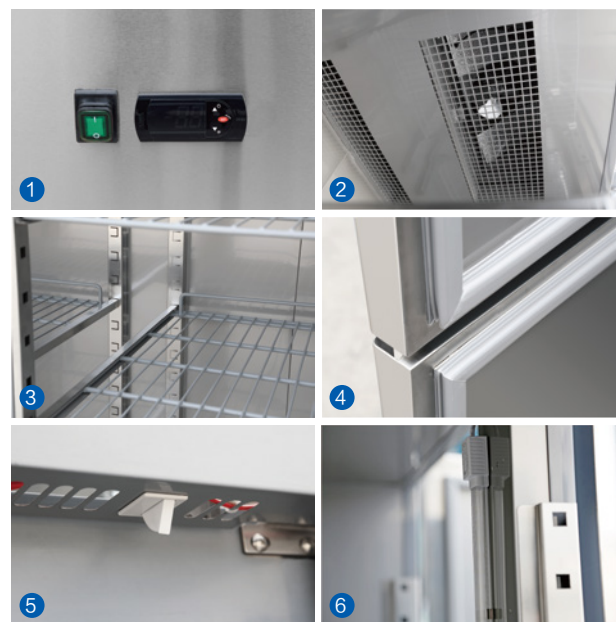

立式六门冷藏/冷冻高柜 SIX DOOR UPRIGHT CHILLER/FREEZER

产品特点 Product features

- 材质采用不锈钢
- 风冷制冷方式
- 高密度发泡箱体
- 欧洲品牌电子温控器
- 欧洲品牌压缩机
- 自动除霜
- 带磁性门封条的自动回归门
- 可调节搁物架
- 可换玻璃门
- 可换子弹脚或脚轮
- 可定做Led 灯
- 冷冻型号门边框装发热丝,保持柜门不漏冷,不凝露

- Stainless steel structure
- Ventilated system
- High density insulation body
- Europe brand digital controller
- Europe brand compressor
- Automatic defrosting
- Self-closing door with magnetic gaskets
- Adjustable shelving
- Glass door is available
- Adjustable feet or castor is available
- Led light is available
- Freezer mode are added heating element in doorframe ,keep no fog around doorframe

产品细节 Product details

1. 欧洲品牌温控器
2. 大风机快速循环制冷
3. 上下可调搁物架设计
4. 带磁性门封条
5. 门控灯光开关
6. LED灯光照明

1. Europe brand controller
2. Fan fast cycle refrigeration
3. Adjustable shelving design
4. With magnetic door seal
5. Door lamp control switch
6. LED lighting