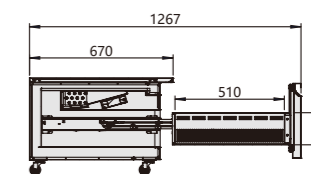

厨师抽屉柜 CHEF DRAWER

产品特点 Product features

1. 冷藏、冷冻可自由切换
   - 欧标大容量抽屉，可放2/1份数盆，最大深度150mm
   - 可堆叠使用，冷藏、冷冻自由组合
   - 材质采用不锈钢
   - 风冷制冷系统
   - 高密度发泡箱体
   - 欧洲品牌温控器
   - 欧洲品牌压缩机
   - 冷冻智能自动除霜
   - 带磁性门封条
2. Refrigeration and freezing can be switched freely
   - European standard large capacity drawer, which can hold 2/1 copies of pots, with a maximum depth of 150mm
   - It can be stacked for use, and can be combined with refrigeration and freezing freely- Stainless steel structure
   - Stainless steel structure
   - High density insulation body
   - Europe brand controller
   - European brand compressor
   - Refrigeration intelligent automatic defrosting
   - With magnetic door seal

产品细节 Product details

1. 欧洲品牌温控器	1. Europe brand controller
2. 欧标大容量抽屉	2. European standard large capacity drawer
3. 可上下堆叠使用	3. It can be stacked up and down
4. 材质采用不锈钢	4. Stainless steel structure
5. 门把手设计	5. Door handle design
6. 散热孔	6. Cooling holes

产品参数 Product parameters

型号 Model	CDF1	CDF2
产品尺寸 Product size (mm)	1100 × 670 × 455	1100 × 670 × 834.5
包装尺寸 Package size (mm)	1140 × 710 × 610	1140 × 710 × 990
温度范围 Temperature (°C)	+2~+8 / -15~-20	+2~+8 / -15~-20
净重 Net weight (Kg)	61	122
容积 Net capacity (L)	78	156
额定功率 Rated power (W)	255	510
制冷类型 Refrigeration type	Ventilated 风冷	Ventilated 风冷

产品认证 Product certification

* 我司有权利更改产品设计和配置，不会提前告知客户！ We have the right to change the product design and configuration without informing customers in advance!

R290 +2~+8°C -15~-20°C

平面图
Plan View

CDF1