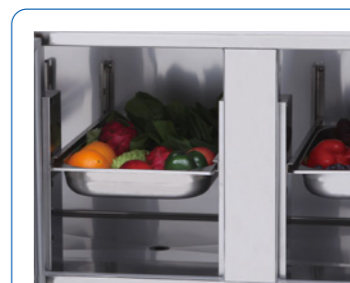

沙拉台不锈钢台面 SALADETTE WITH SS TOP

产品特点 Product features

- 不锈钢台面，台面宽度700mm
- 一体化结构，符合现代卫生标准的保温厚度，高密度发泡
- 直冷制冷系统，可定做风冷
- 材质采用不锈钢
- 内置GN1/1大小搁物架，可自由调节高度
- 欧洲品牌温控器 & 欧洲品牌压缩机
- 内部圆角设计，易于清理
- 底部自动排水系统
- 可选万向脚轮，方便移动
- 内部全铜管设计
- 可定做LED灯
- 可更换磁性门封条
- 方便更换抽屉和玻璃门
- 门和抽屉可以互换
- Stainless Steel top
- High density insulation for cooling system
- Static or ventilated system are available
- Stainless steel structure
- GN1/1 shelf size for operation
- Europe brand controller & Europe brand compressor
- Round corner hygiene
- Inner bottom use bend line to drain pipe
- Castor is available
- Top quality cooper pipe built-in
- Led light is available
- Magnetic gasket can be changed without tools
- Door easy to change Drawers or Glass door
- The door can interchanged by drawers

产品细节 Product details

1. 欧洲品牌温控器
2. 不锈钢台面
3. 门封条容易清洁和更换
4. 可调节搁物架
5. 门把手设计
6. 万向耐磨脚轮，方便移动

1. Europe brand controller
2. Stainless Steel top
3. Gaskets can be easily to clean and changed
4. Adjustable shelving
5. Door handle design
6. Durable casters for easy movement

产品参数 Product parameters

型号 Model	S901 TOP/G	S901 S/S Top	S903 S/S Top
产品尺寸 Product size (mm)	903×700×880	903×700×880	1368×700×880
冷媒类型 Refrigerant	R134a / R290	R134a / R290	R134a / R290
温度范围 Temperature (°C)	+2~+8	+2~+8	+2~+8
净重 Net weight (Kg)	72	63	86
容积 Net capacity (L)	250	250	390
额定功率 Rated power (W)	204	204	321
制冷类型 Refrigeration type	Static 直冷	Static 直冷	Static 直冷

产品认证 Product certification

* 我司有权利更改产品设计和配置，不会提前告知客户！ We have the right to change the product design and configuration without informing customers in advance!

内置GN1/1大小搁物架，可自由调节高度。
GN1/1 shelf size for operation.

正视图 Front View

侧视图 Side View