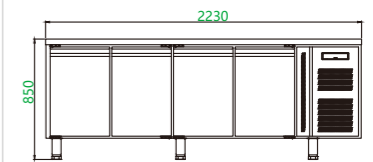

GN4100TN

侧视图 Side View