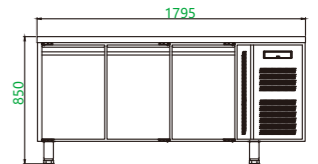

GN2100TN

GN3100TN

GN4100TN

R134a / R290 TN: +2~+8°C

门可以轻易换成抽屉。
Doors can be easily change to be drawers.

平面图
Plan View

正视图 Front View

GN2100TN