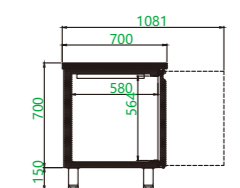

产品参数 Product parameters

型号 Model	GN2100TN	GN3100TN	GN4100TN
产品尺寸 Product size (mm)	1360 × 700 × 850	1795 × 700 × 850	2230 × 700 × 850
包装尺寸 Package size (mm)	1420 × 740 × 910	1845 × 740 × 910	2280 × 740 × 910
温度范围 Temperature (°C)	+2~+8	+2~+8	+2~+8
净重 Net weight (KGS)	92	113	134
容积 Net capacity (L)	260	400	540
额定功率 Rated power (W)	350	360	470
制冷类型 Refrigeration type	Ventilated 风冷	Ventilated 风冷	Ventilated 风冷

GN2100TN

GN3100TN

GN4100TN

R134a / R290 TN: +2~+8°C

门可以轻易换成抽屉。
Doors can be easily change to be drawers.

平面图
Plan View

正视图 Front View

GN2100TN

GN3100TN

GN4100TN

侧视图 Side View

GN2100TN GN3100TN GN4100TN