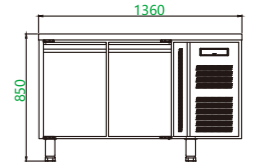

GN2100TN

GN3100TN

GN4100TN

R134a / R290 TN: +2~+8°C

门可以轻易换成抽屉。
Doors can be easily change to be drawers.

平面图
Plan View

正视图 Front View

GN2100TN